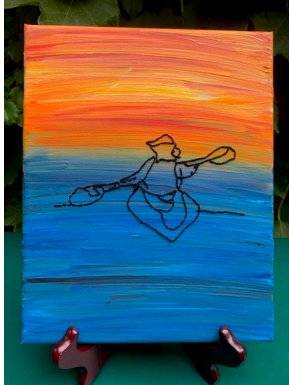

Art Exposé

Art and Artist Information

About the Art:

Name of piece: A Salutation to the Dawn

Medium used: Embroidery on a painted canvas

When it was completed: 09/02/2020

How does this capture the essence of our collective home: South Rosebank?

This painting is an appreciation for how close we live to the water and our accessible beaches. It is a reminder to all that it is our duty to protect our green (or blue) spaces and their beauty is for all to enjoy.